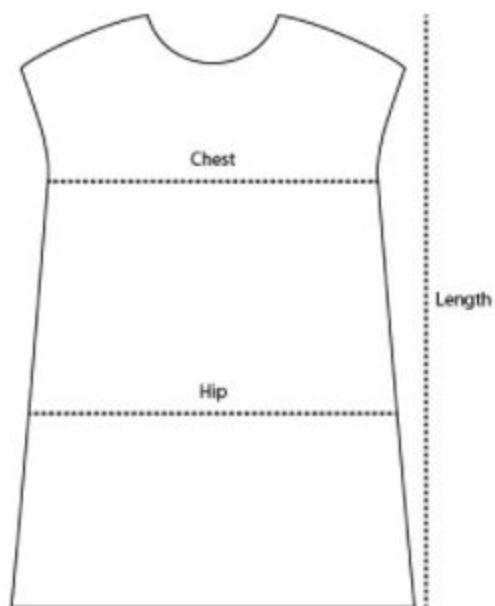

Please check your measurements against this chart. If between sizes or wanting to allow growth – please go up a size.

These measurements are half circumference eg from underarm to underarm, across chest.

DRESS					
SIZE	HEIGHT	CHEST	WAIST	HIP	HEM
2	48.5	30	31.5	33.25	36.5
3	50.5	31.5	33.25	35	38.5
4	60.5	33	34.6	36.25	40
5	63.5	34.5	36.25	38	42
6	66.5	36	37.9	39.75	44
7	69.5	37.5	39.5	41.5	46
8	73	39	41	43.25	48
10	76.5	42	44.25	46.5	51
12	80	43.5	46	48.5	53.5
14	84.5	46	48.25	50.5	56
16	89	48.5	51	53.25	58.5
18	93.5	51	53.5	56	61

TEE		
SIZE	HEIGHT	CHEST
2	42	30
3	44	31
4	45.5	32
5	47	33
6	48.5	34
7	50	35
8	51.5	36
10	54	38
12	57	40
14	60	42
16	63	44
18	66	46