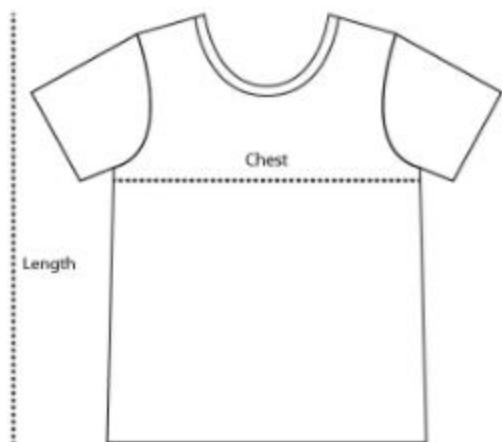

Please check your measurements against this chart. If between sizes or wanting to allow growth – please go up a size.

These measurements are half circumference eg from underarm to underarm, across chest.

DRESS					
SIZE	HEIGHT	CHEST	WAIST	HIP	HEM
2	48.5	30	31.5	33.25	36.5
3	50.5	31.5	33.25	35	38.5
4	60.5	33	34.6	36.25	40
5	63.5	34.5	36.25	38	42
6	66.5	36	37.9	39.75	44
7	69.5	37.5	39.5	41.5	46
8	73	39	41	43.25	48
10	76.5	42	44.25	46.5	51
12	80	43.5	46	48.5	53.5
14	84.5	46	48.25	50.5	56
16	89	48.5	51	53.25	58.5
18	93.5	51	53.5	56	61